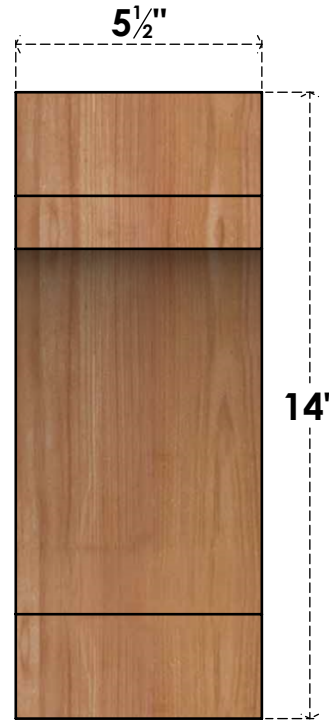

BRC06X10X14MRC00SWR

5 1/2"W X 10"D X 14"H MERCED SMOOTH BRACE, WESTERN RED CEDAR

SIDE

FRONT

EKENA MILLWORK
 2300 WEST MAIN ST.
 CLARKSVILLE, TX 75426
 TOLL FREE: 866-607-0453
 WWW.EKENAMILLWORK.COM

NOTES

1. INSTALLATION TO BE COMPLETED IN ACCORDANCE WITH MANUFACTURER'S SPECIFICATIONS.
2. DRAWING MAY NOT BE TO SCALE
3. THIS DRAWING IS INTENDED FOR DESIGN AND PLANNING PURPOSES ONLY.
4. ALL INFORMATION CONTAINED HEREIN WAS CURRENT AT THE TIME OF DEVELOPMENT BUT MUST BE REVIEWED AND APPROVED BY THE PRODUCT MANUFACTURER TO BE CONSIDERED ACCURATE.
5. PRODUCTS ARE NOT KILN DRIED. THIS ITEM IS UNIQUE AND WILL CONTAIN THE NATURAL VARIATIONS THAT THE WOOD SPECIES OFFERS. THIS MAY RESULT IN VARIATIONS UP TO 1/4"