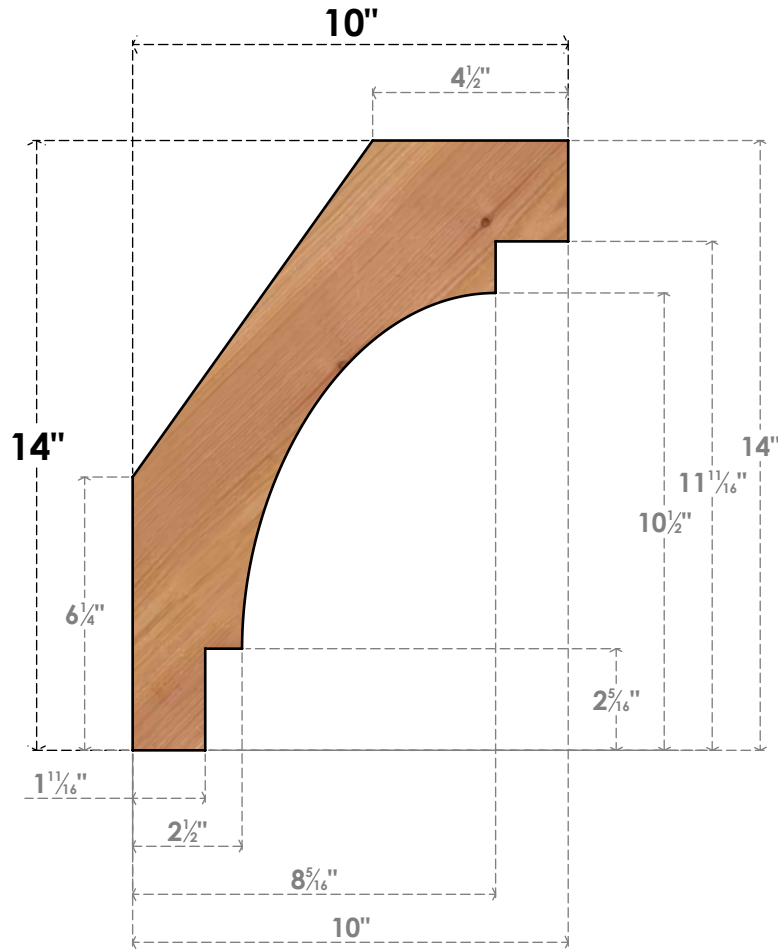

BRC06X10X14MRC00SWR

5 1/2"W X 10"D X 14"H MERCED SMOOTH BRACE, WESTERN RED CEDAR

SIDE

FRONT

EKENA MILLWORK
 2300 WEST MAIN ST.
 CLARKSVILLE, TX 75426
 TOLL FREE: 866-607-0453
 WWW.EKENAMILLWORK.COM

NOTES

1. INSTALLATION TO BE COMPLETED IN ACCORDANCE WITH MANUFACTURER'S SPECIFICATIONS.
2. DRAWING MAY NOT BE TO SCALE
3. THIS DRAWING IS INTENDED FOR DESIGN AND PLANNING PURPOSES ONLY.
4. ALL INFORMATION CONTAINED HEREIN WAS CURRENT AT THE TIME OF DEVELOPMENT BUT MUST BE REVIEWED AND APPROVED BY THE PRODUCT MANUFACTURER TO BE CONSIDERED ACCURATE.
5. PRODUCTS ARE NOT KILN DRIED. THIS ITEM IS UNIQUE AND WILL CONTAIN THE NATURAL VARIATIONS THAT THE WOOD SPECIES OFFERS. THIS MAY RESULT IN VARIATIONS UP TO 1/4"